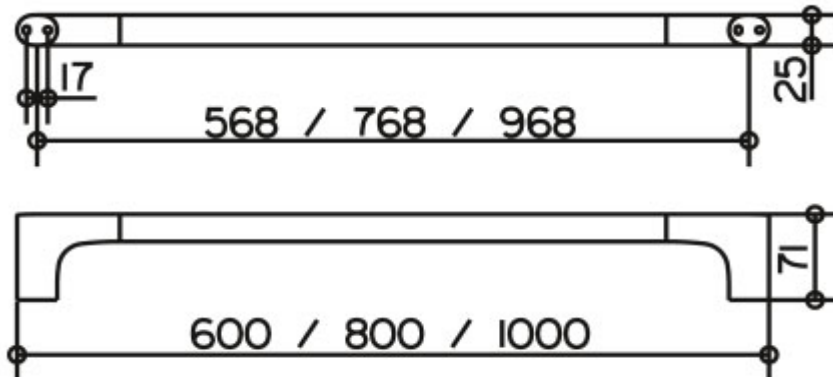

SPECIFICATION SHEET - bathroom accessories

BRAND:	KEUCO	Product Photo:
ORIGIN:	Germany	
SERIES:	ED400	
PRODUCT DESCRIPTION:	Bath towel rail 600mm	
MODEL No.	11501 010600	
FINISH/COLOUR:	Chrome-plated	
DIMENSIONS:	600mm x 71mm x 25mm	
OPTIONAL MATCHING PARTS:		

Technical Informations:

REMINDER:	Do not use cleaners containing abrasive cleansers, ammonia, bleach, acids, waxes, alcohol, solvents or other products not recommended for chrome.
	All information is for reference only, installation shall always be based on the actual product delivered.